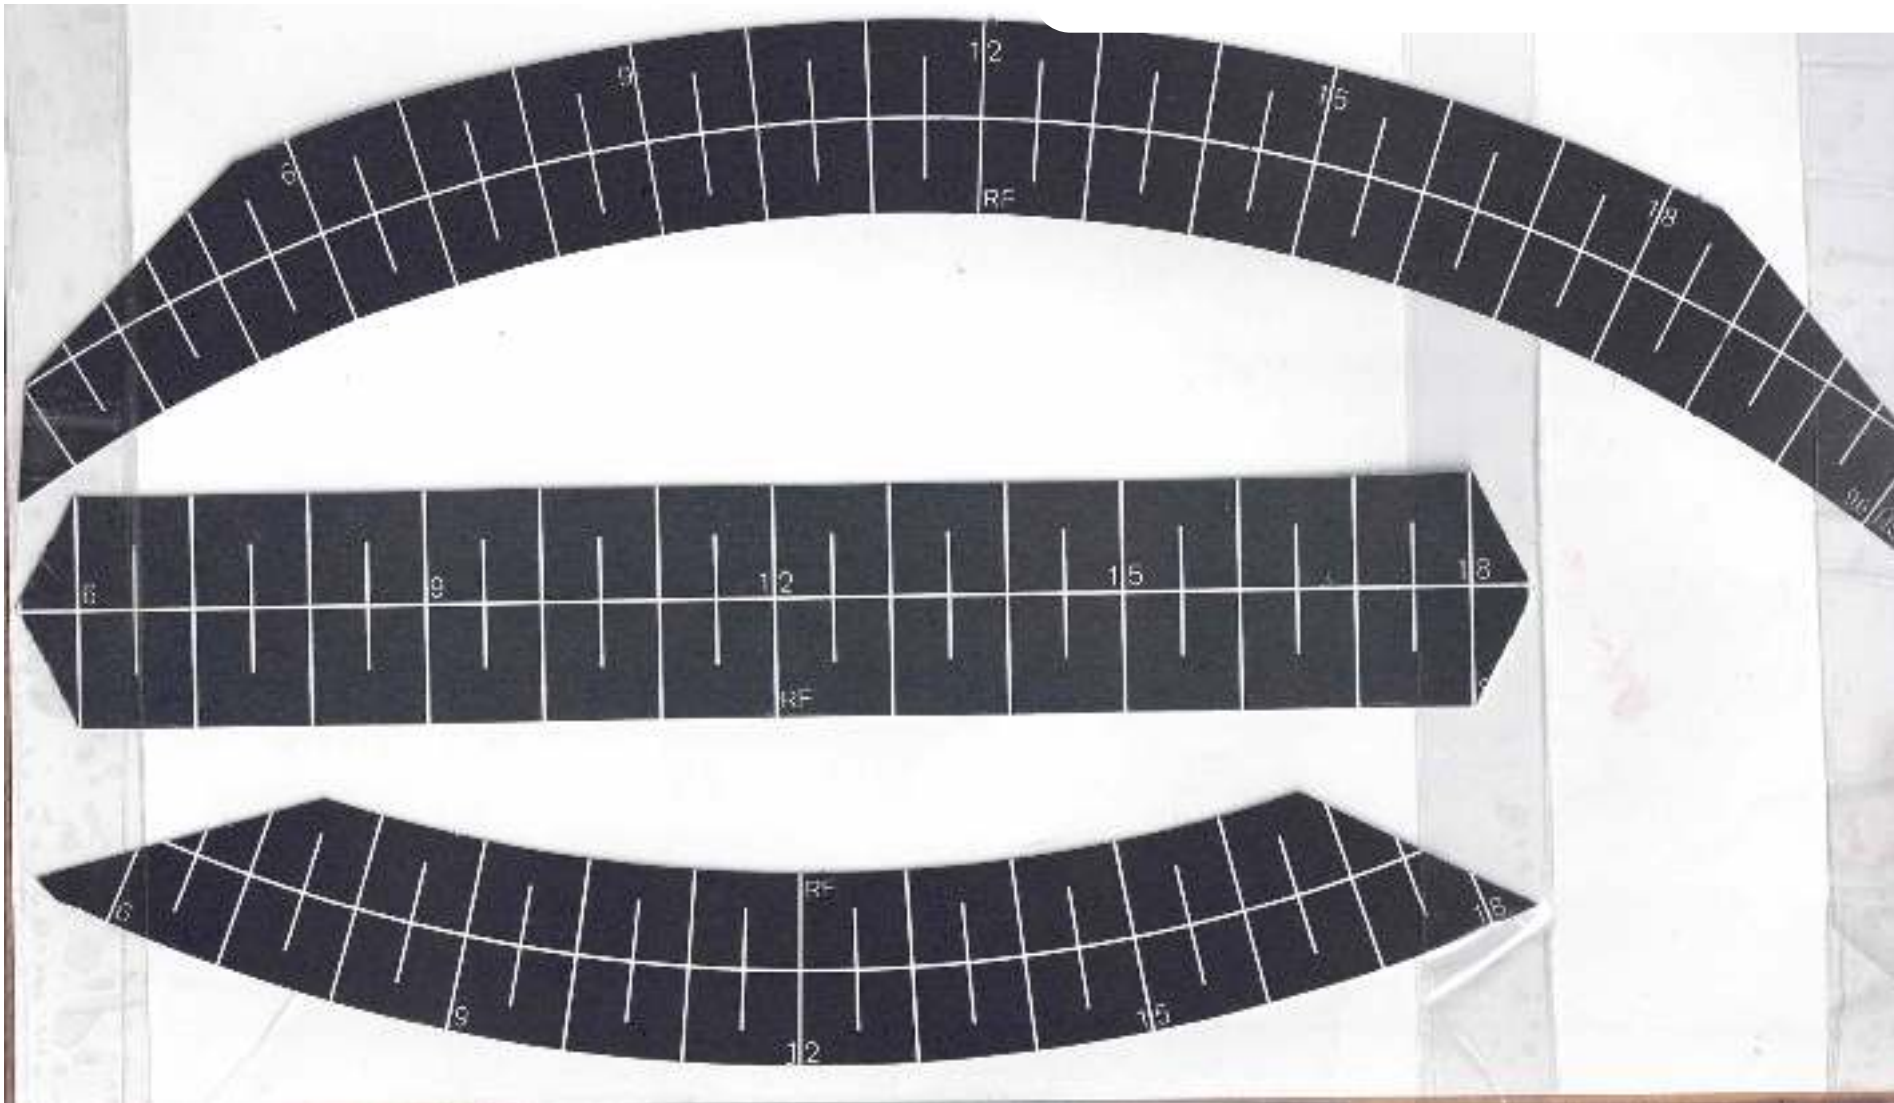

The Bottom Card is for Summer 12th Apr to 2nd Sept

The Middle Card is for the Equinox 3rd Sept to 14th Oct

The Top Card is for Winter 15th Oct to 29th Feb

Table of Contents

Records start from 2025-01-01 at page 1 and end at page XX on 2025-12-

2025-01-01
2.8hrs

2025-01-02
6.5hrs

2025-01-06
4.2hrs

2025-01-07
6.5hrs

2025-01-10
0.7hrs

2025-01-10
1.9hrs

2025-01-03
1.2hrs

2025-01-11
2.1hrs

2025-01-15
1.7hrs

2025-01-18
0.6hrs

2025-01-18
0.9hrs

2025-01-21
6.7hrs

2025-01-22
7.2hrs

2025-01-23
1.8hrs

2025-01-24
1.6hrs